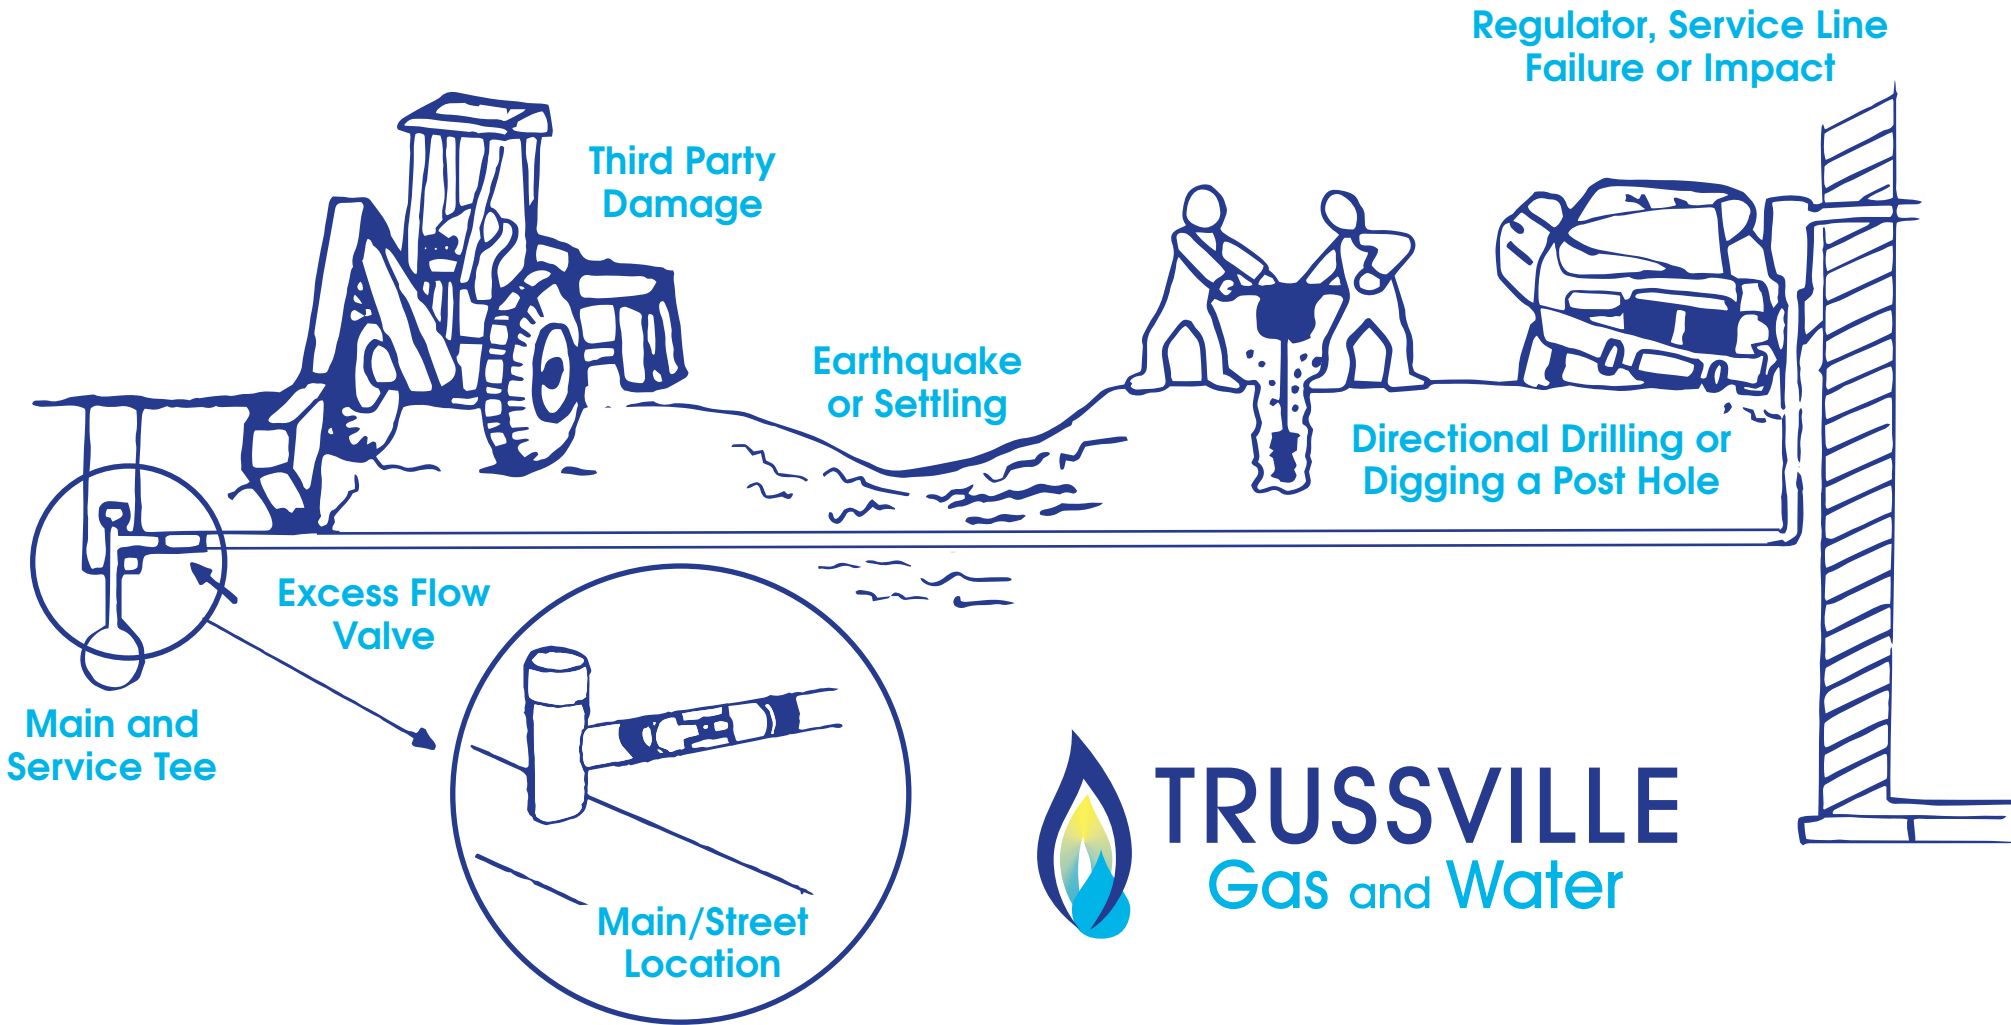

EXCESS FLOW VALVE NOTIFICATION

TRUSSVILLE
Gas and Water

Comfort. Convenience. Community.